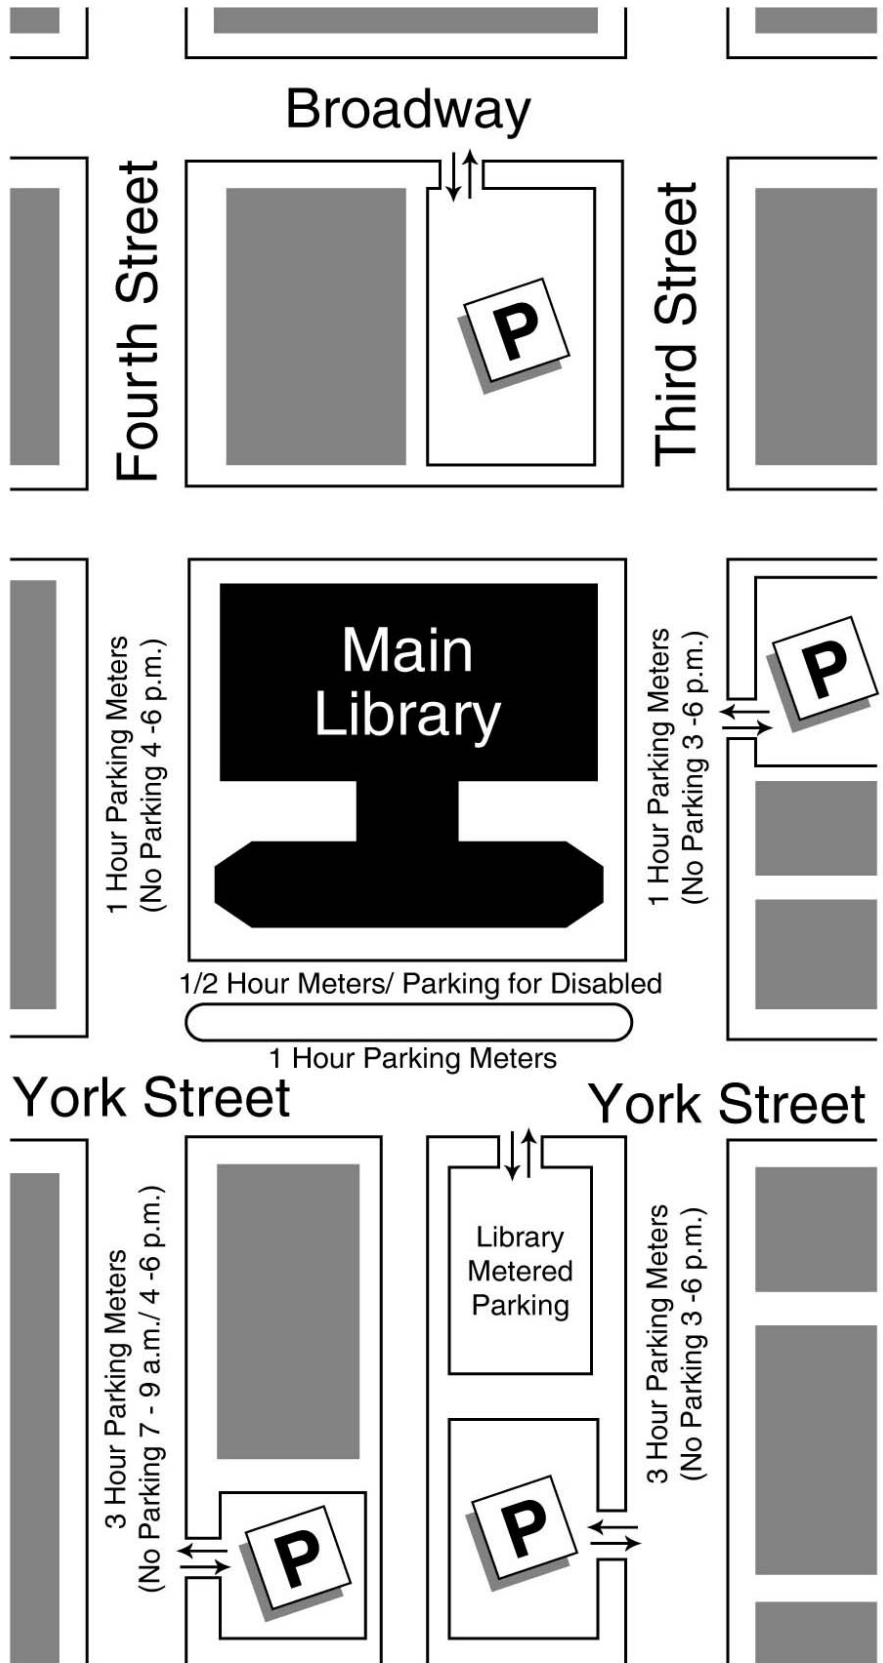

Main Library Parking Guide

P indicates pre-pay parking lots