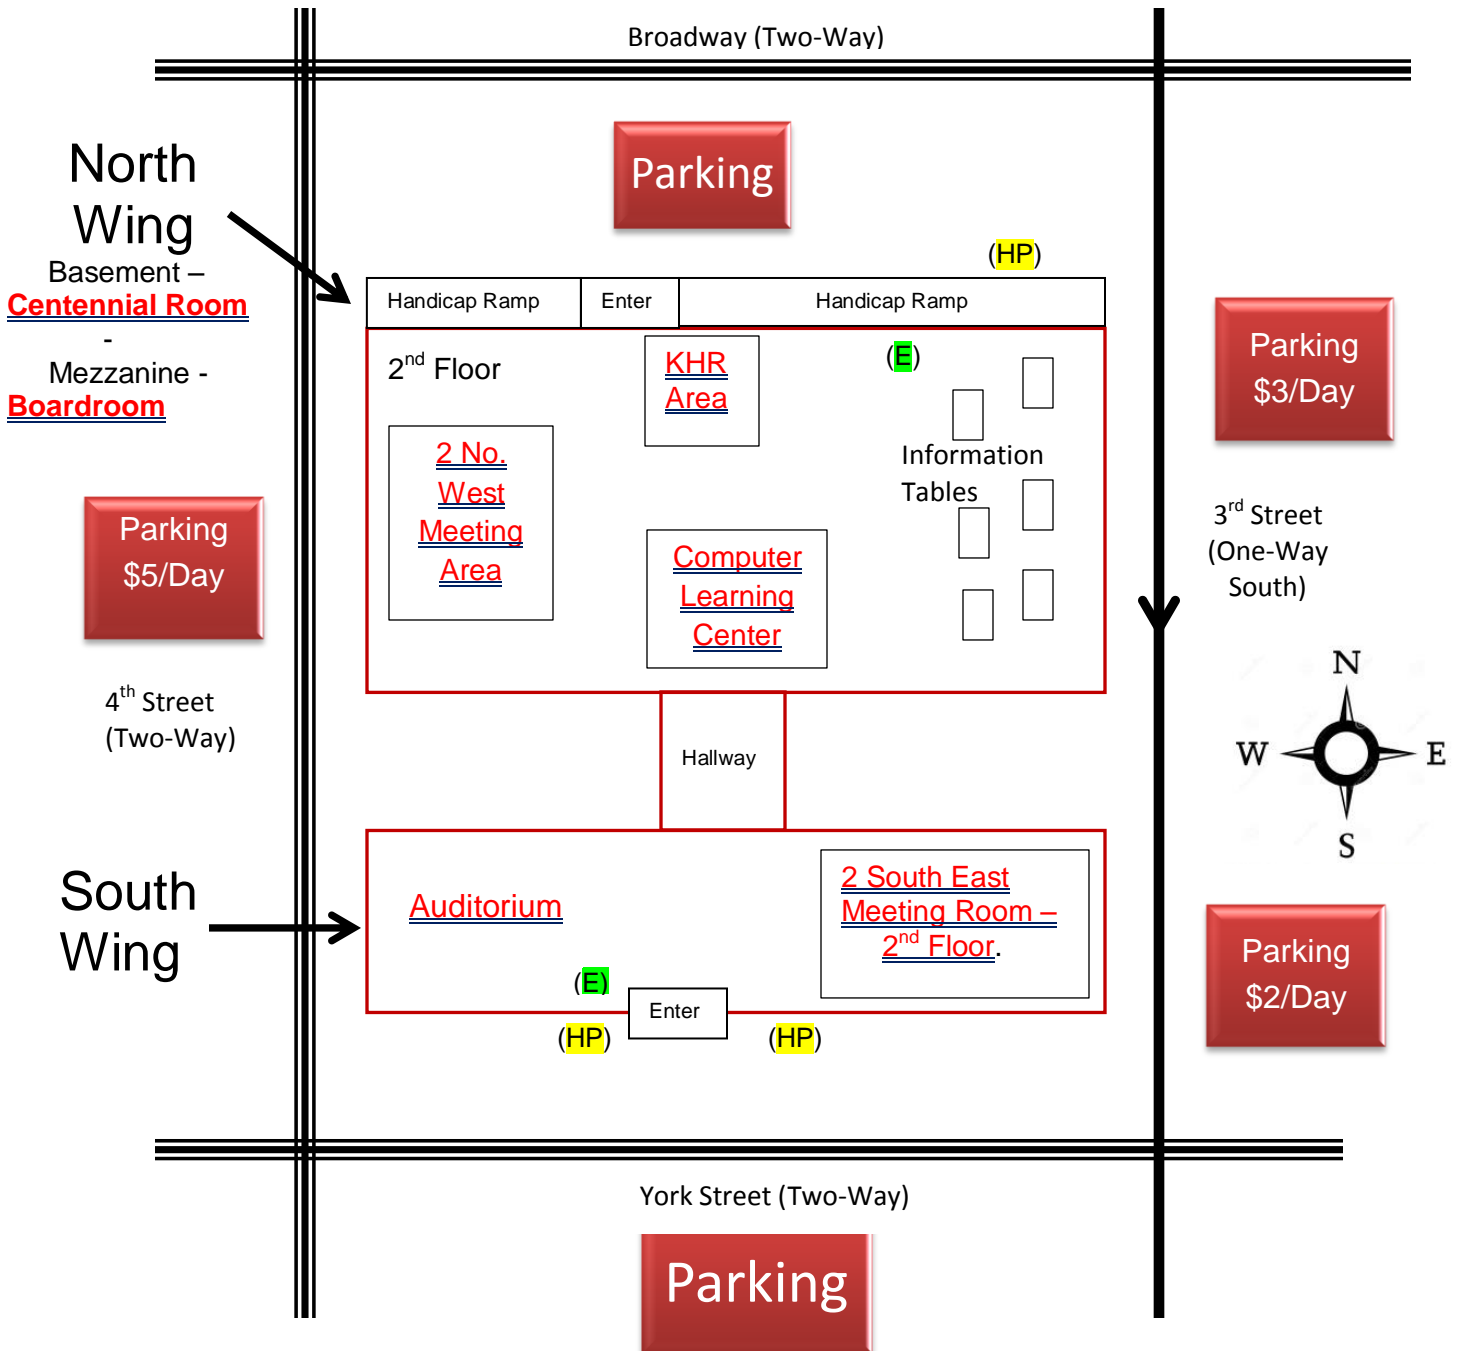

~ Campus Layout and Lecture Locations ~

Helpful Notes:

Our Address: [301 York Street, Louisville, KY. 40203](https://www.louisvilleky.gov/locations/louisville-free-public-library) // Hours: 9AM – 5PM Friday / Saturday

Information Tables are located on the Second Floor, North Wing!

Limited handicap parking (HP) is available. Elevators (E) are located in the North and South Wing
Bathrooms are located on each floor in North Wing and Basement and 2nd floor in South Wing