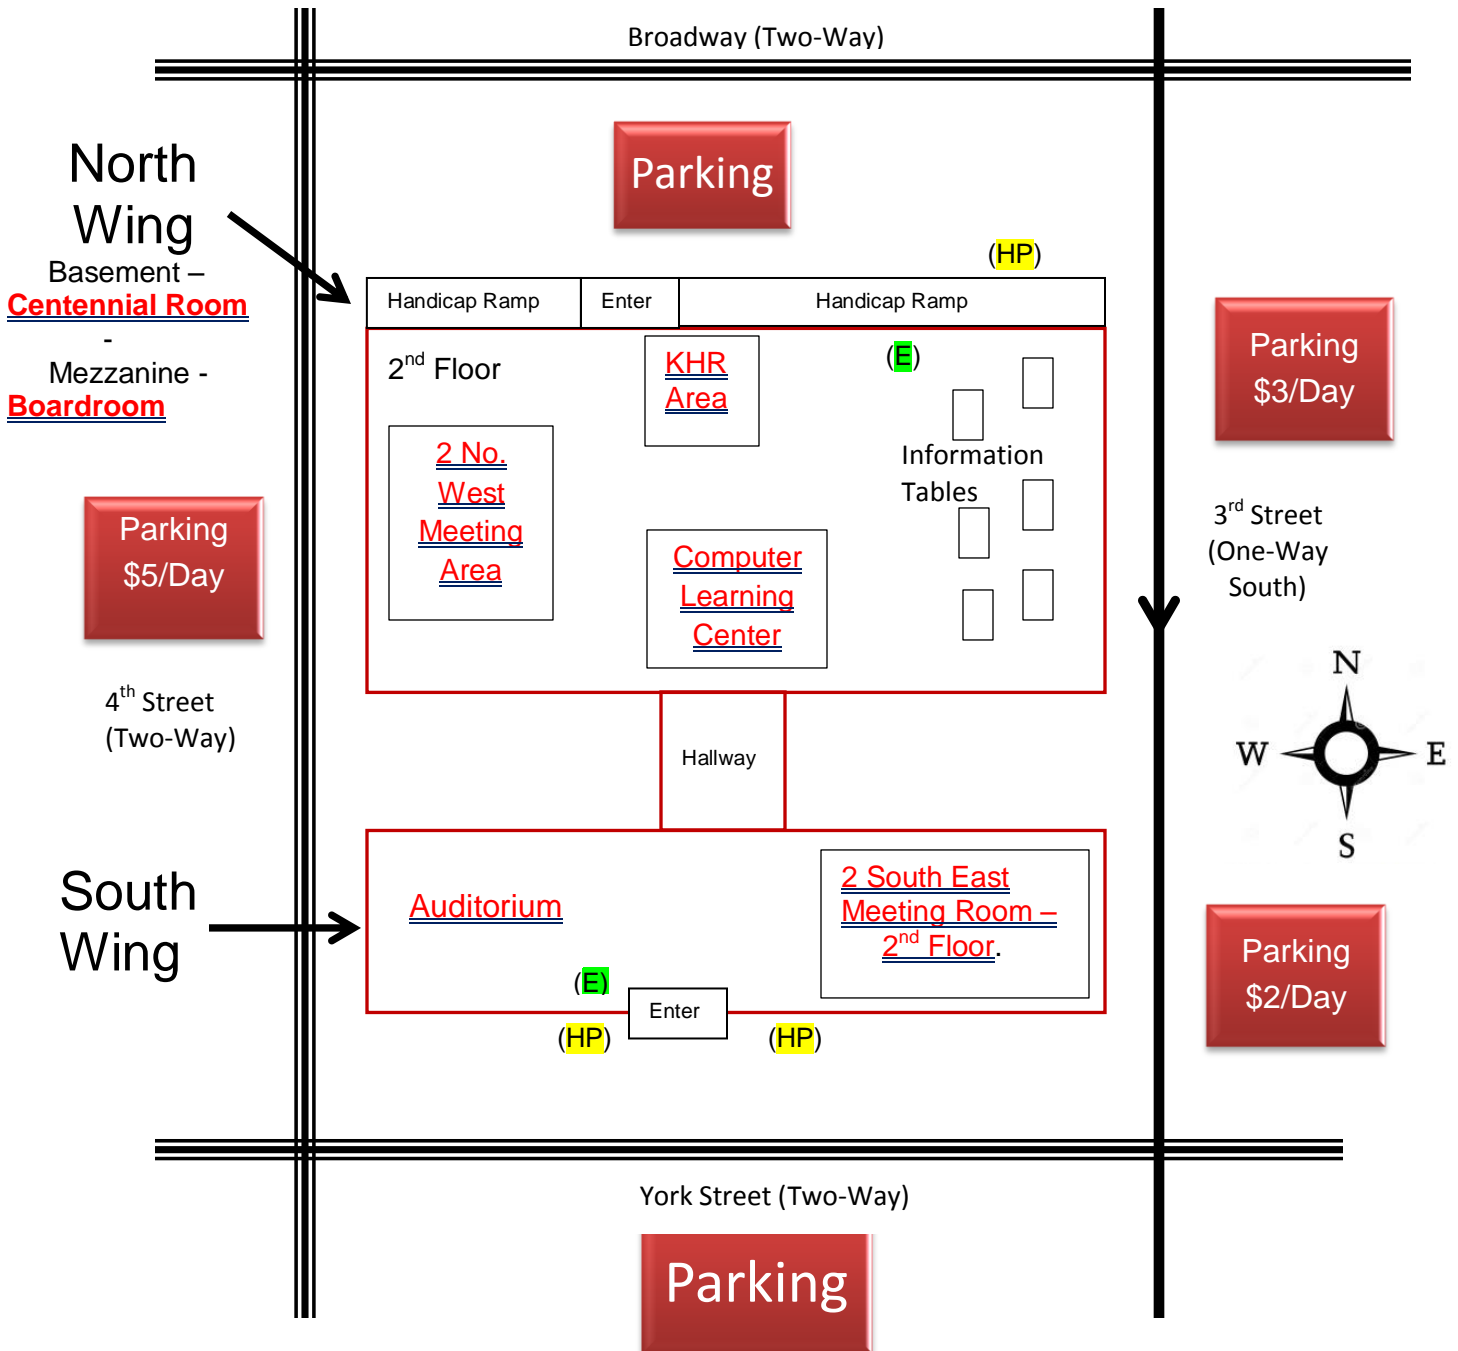

~ Campus Layout and Lecture Locations ~

Helpful Notes:

Our Address: [301 York Street, Louisville, KY. 40203](https://www.louisvilleky.gov/locations/301-york-street) // Hours: 9AM – 5PM Friday / Saturday

Information Tables are located on the Second Floor, North Wing!

Limited handicap parking (HP) is available. Elevators (E) are located in the North and South Wing
Bathrooms are located on each floor in North Wing and Basement and 2nd floor in South Wing