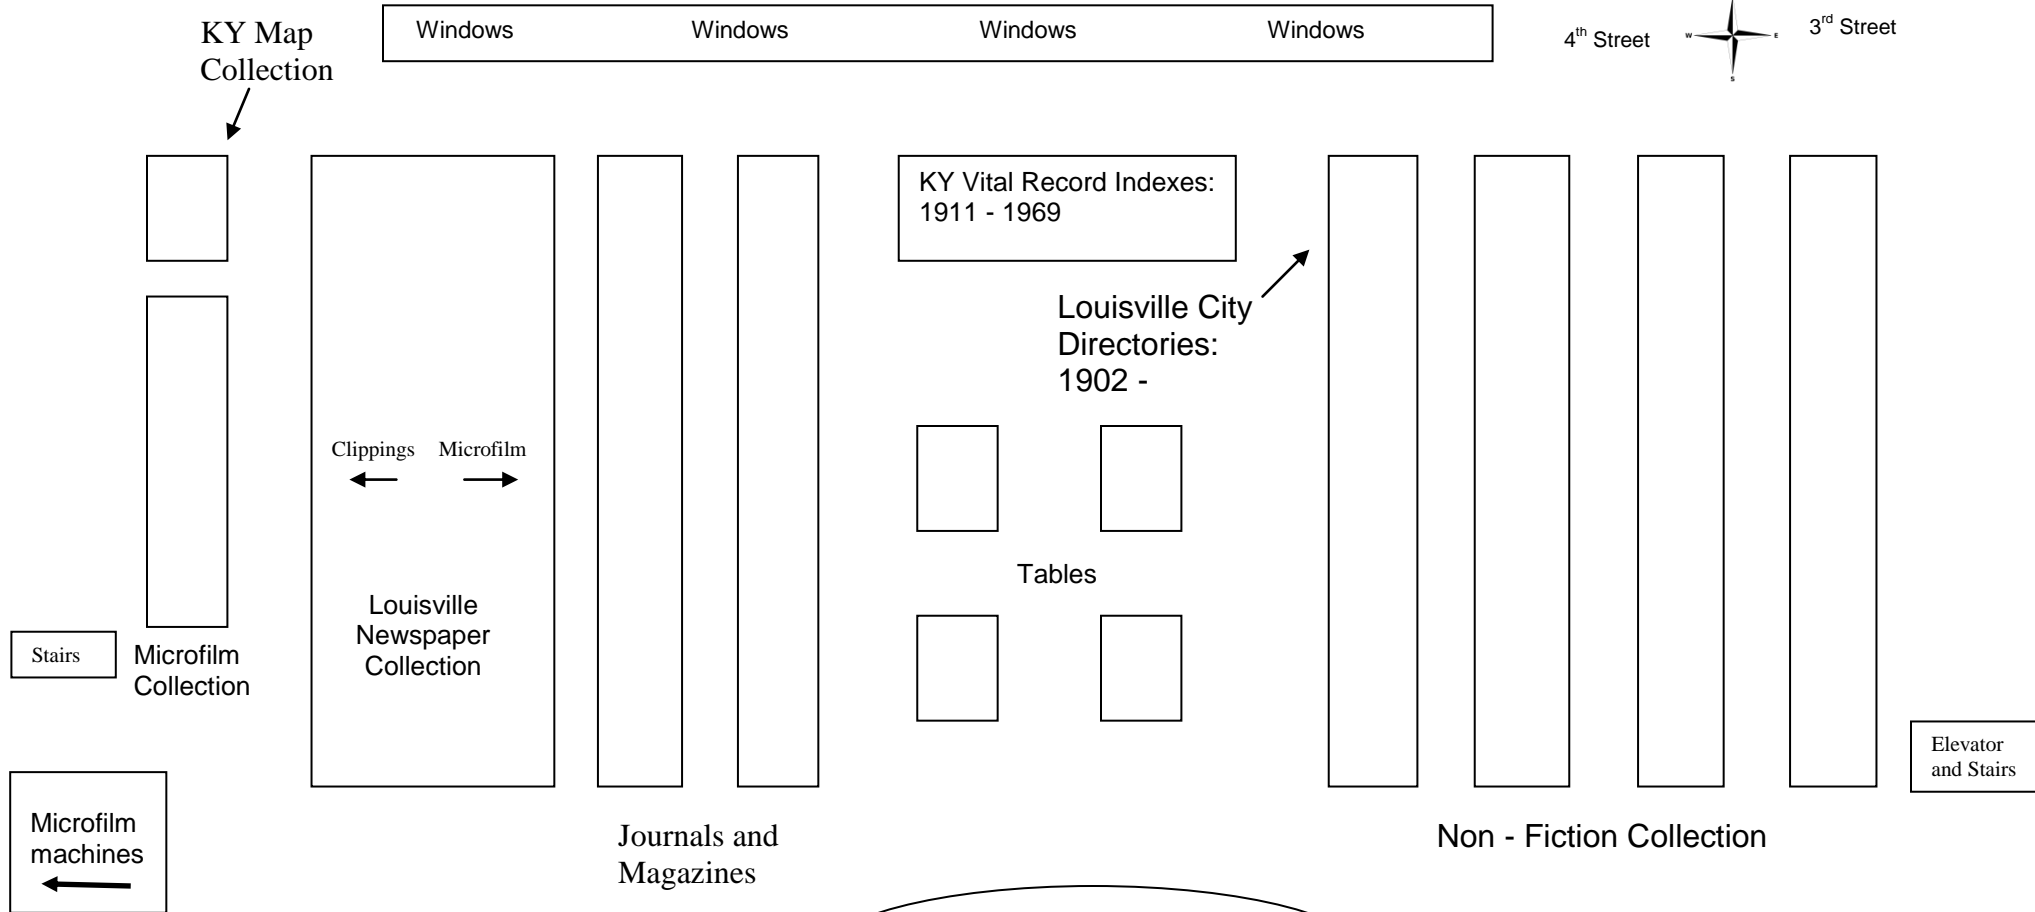

Map of Kentucky History and Genealogy Collection

Broadway

4th Street

3rd Street

Hours for the Kentucky History and Genealogy Collection:
 9:00AM to 9:00PM M-Th
 9:00AM to 5:00PM F-S
 1:00PM to 5:00PM Sunday

Click [Here](#) for directions and parking!

Online catalogs terminals

Reference Desk

The Kentucky History and Genealogy Collection contains over 31,000 published manuscripts, 8,500 newspaper clipping files and 9,200 rolls of microfilm and is located on the second Floor of North Wing of the Main Library. It is handicapped accessible, convenient to restrooms and provides wireless internet connection.