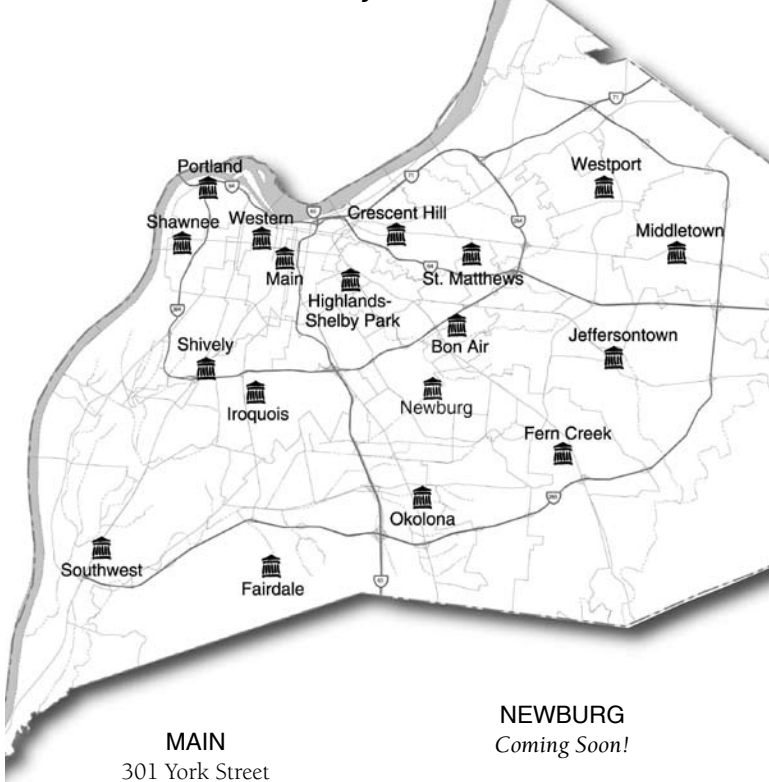

Louisville Free Public Library

18 library locations

PARENTS' GUIDE to Library Services and Resources

NEWBURG

Coming Soon!

OKOLONA

7709 Preston Highway
964-3515

PORTLAND

3305 Northwestern Pkwy.
574-1744

ST. MATTHEWS/ELINE

3940 Grandview Avenue
574-1771

SHAWNEE

3912 West Broadway
574-1722

SHIVELY

3920 Dixie Highway
574-1730

SOUTHWEST